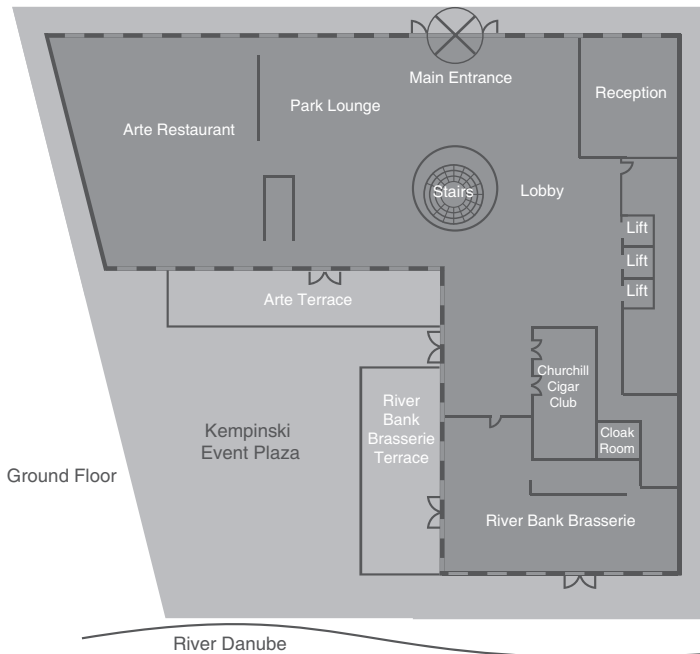

GUEST ROOM FACILITIES

- 24-hour room service
- WiFi, Multimedia TV
- Minibar, In-room safe
- Separate bath tub and shower
- Bathing accessories
- Hairdryer, Bathrobe, Slippers
- Individually controlled A/C
- Free Internet Connection

- Small Carpathian Wine Route 20 km / 12,4 miles
- Schloss Orth 38 km / 23,6 miles
- Roman Ruins Carnuntum 24 km / 14,9 miles
- Neusiedler Lake 63 km / 39,1 miles

GENERAL INFORMATION

- VAT 20%
- Currency - EUR
- Continental climate
- Schengen Area
- GSM+1
- GPS: 48.14124, 17.09156

SHOPPING CENTERS

- Aupark 3 km / 1,9 mile
- Eurovea 2 km / 1,2 mile
- Parndorf Design Outlet 35 km / 21,7 miles

Hotel plan

Meeting & banquet rooms

Room	Sqm/Sqft	Width m/ft	Length m/ft	Ceiling Ht m/ft	Theatre	School	U-Shape	Reception	Dinner	Cabaret	Boardroom
Maria Theresia Ballroom	260/2.789	15/49	16/52	4 /13	300	160	60	300	200	132	-
Maria Theresia Ballroom 1	130/1.399	8/26	15/49	4 /13	130	70	30	150	100	60	-
Maria Theresia Ballroom 2	130/1.399	8/26	15/49	4 /13	130	70	30	150	100	60	-
Habsburg Ballroom	140/1.506	6/19	21/69	4 /13	120	80	-	150	90	72	-
Habsburg Ballroom 1	70/753	6/19	10/33	4 /13	60	40	28	80	40	30	20
Habsburg Ballroom 2	70/753	6/19	10/33	4 /13	60	40	28	80	40	30	20
Emperor Board Room	43/463	5/16	8/26	4 /13	-	-	-	-	-	-	14
Corvinus Meeting Room	58/624	7/23	8/26	4 /13	50	36	16	50	40	24	-
Corvinus Meeting Room 1	29/312	4/13	7/23	4 /13	24	12	-	20	-	-	14
Corvinus Meeting Room 2	29/312	4/13	7/23	4 /13	24	12	-	20	-	-	14
Ferdinand Meeting Room	58/624	7/23	8/26	4 /13	50	36	16	50	40	24	-
Ferdinand Meeting Room 1	29/312	4/13	7/23	4 /13	24	12	-	20	-	-	14
Ferdinand Meeting Room 2	29/312	4/13	7/23	4 /13	24	12	-	20	-	-	14
Executive Board Room 1	16/172	3/10	5/16	3/10	-	-	-	-	-	-	6
Executive Board Room 2	16/172	3/10	5/16	3/10	-	-	-	-	-	-	6