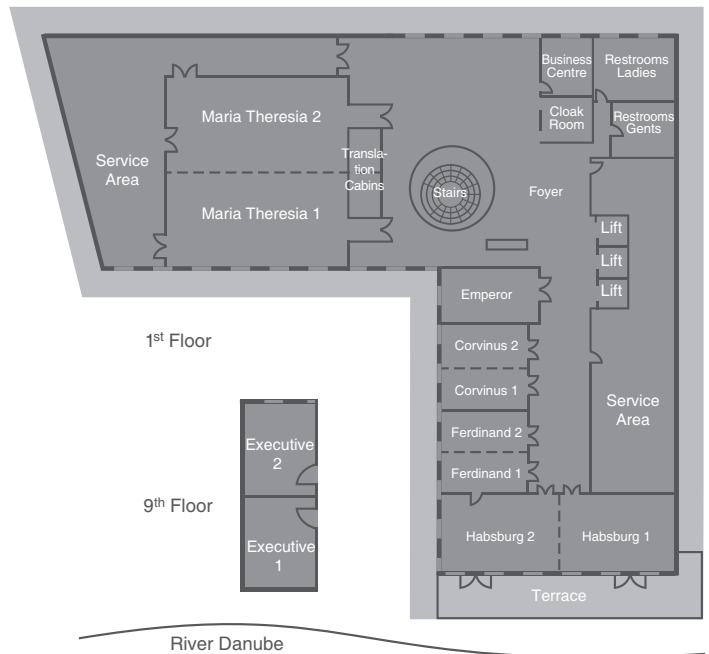

GUEST ROOM FACILITIES

- 24-hour room service
- WiFi, Multimedia TV
- Minibar, In-room safe
- Separate bath tub and shower
- Bathing accessories
- Hairdryer, Bathrobe, Slippers
- Individually controlled A/C
- Free Internet Connection

- Small Carpathian Wine Route 20 km / 12,4 miles
- Schloss Orth 38 km / 23,6 miles
- Roman Ruins Carnuntum 24 km / 14,9 miles
- Neusiedler Lake 63 km / 39,1 miles

GENERAL INFORMATION

- VAT 20%
- Currency - EUR
- Continental climate
- Schengen Area
- GSM+1
- GPS: 48.14124, 17.09156

SHOPPING CENTERS

- Aupark 3 km / 1,9 mile
- Eurovea 2 km / 1,2 mile
- Parndorf Design Outlet 35 km / 21,7 miles

Hotel plan

Meeting & banquet rooms

Room	Sqm/Sqft	Width m/ft	Length m/ft	Ceiling Ht m/ft	Theatre	School	U-Shape	Reception	Dinner	Cabaret	Boardroom
Maria Theresia Ballroom	260/2.789	15/49	16/52	4 /13	300	160	60	300	200	132	-
Maria Theresia Ballroom 1	130/1.399	8/26	15/49	4 /13	130	70	30	150	100	60	-
Maria Theresia Ballroom 2	130/1.399	8/26	15/49	4 /13	130	70	30	150	100	60	-
Habsburg Ballroom	140/1.506	6/19	21/69	4 /13	120	80	-	150	90	72	-
Habsburg Ballroom 1	70/753	6/19	10/33	4 /13	60	40	28	80	40	30	20
Habsburg Ballroom 2	70/753	6/19	10/33	4 /13	60	40	28	80	40	30	20
Emperor Board Room	43/463	5/16	8/26	4 /13	-	-	-	-	-	-	14
Corvinus Meeting Room	58/624	7/23	8/26	4 /13	50	36	16	50	40	24	-
Corvinus Meeting Room 1	29/312	4/13	7/23	4 /13	24	12	-	20	-	-	14
Corvinus Meeting Room 2	29/312	4/13	7/23	4 /13	24	12	-	20	-	-	14
Ferdinand Meeting Room	58/624	7/23	8/26	4 /13	50	36	16	50	40	24	-
Ferdinand Meeting Room 1	29/312	4/13	7/23	4 /13	24	12	-	20	-	-	14
Ferdinand Meeting Room 2	29/312	4/13	7/23	4 /13	24	12	-	20	-	-	14
Executive Board Room 1	16/172	3/10	5/16	3/10	-	-	-	-	-	-	6
Executive Board Room 2	16/172	3/10	5/16	3/10	-	-	-	-	-	-	6