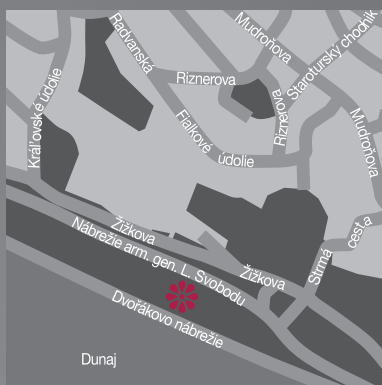

- Small Carpathian Wine Route 20 km / 12,4 miles
- Schloss Orth 38 km / 23,6 miles
- Roman Ruins Carnuntum 24 km / 14,9 miles
- Neusiedler Lake 63 km / 39,1 miles

GENERAL INFORMATION

- VAT 20%
- Currency - EUR
- Continental climate
- Schengen Area
- GSM+1
- GPS: 48.14124, 17.09156

SHOPPING CENTERS

- Aupark 3 km / 1,9 mile
- Eurovea 2 km / 1,2 mile
- Parndorf Design Outlet 35 km / 21,7 miles

Hotel plan

Meeting & banquet rooms

Room	Sqm/Sqft	Width m/ft	Length m/ft	Ceiling Ht m/ft	Theatre	School	U-Shape	Reception	Dinner	Cabaret	Boardroom
Maria Theresia Ballroom	260/2.789	15/49	16/52	4 /13	300	160	60	300	200	132	-
Maria Theresia Ballroom 1	130/1.399	8/26	15/49	4 /13	130	70	30	150	100	60	-
Maria Theresia Ballroom 2	130/1.399	8/26	15/49	4 /13	130	70	30	150	100	60	-
Habsburg Ballroom	140/1.506	6/19	21/69	4 /13	120	80	-	150	90	72	-
Habsburg Ballroom 1	70/753	6/19	10/33	4 /13	60	40	28	80	40	30	20
Habsburg Ballroom 2	70/753	6/19	10/33	4 /13	60	40	28	80	40	30	20
Emperor Board Room	43/463	5/16	8/26	4 /13	-	-	-	-	-	-	14
Corvinus Meeting Room	58/624	7/23	8/26	4 /13	50	36	16	50	40	24	-
Corvinus Meeting Room 1	29/312	4/13	7/23	4 /13	24	12	-	20	-	-	14
Corvinus Meeting Room 2	29/312	4/13	7/23	4 /13	24	12	-	20	-	-	14
Ferdinand Meeting Room	58/624	7/23	8/26	4 /13	50	36	16	50	40	24	-
Ferdinand Meeting Room 1	29/312	4/13	7/23	4 /13	24	12	-	20	-	-	14
Ferdinand Meeting Room 2	29/312	4/13	7/23	4 /13	24	12	-	20	-	-	14
Executive Board Room 1	16/172	3/10	5/16	3/10	-	-	-	-	-	-	6
Executive Board Room 2	16/172	3/10	5/16	3/10	-	-	-	-	-	-	6

TRANSPORTATION

- Schwechat Airport > Vienna 58 km / 36,0 miles
- M. R. Stefanik Airport > Bratislava 10 km / 6,2 miles
- Vienna City Center 67 km / 41,6 miles
- Budapest City Center 200 km / 124,3 miles
- Prague City Center 340 km / 211,3 miles